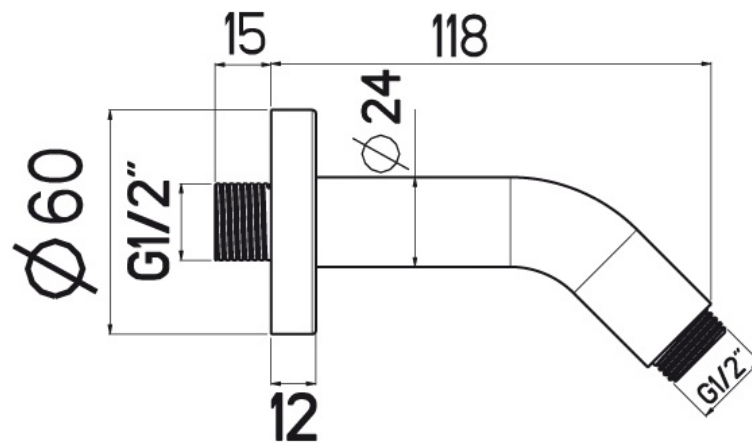

Shower arms

XL 24 120 MM SHOWER ARM

A48.B12.000.05N

- 120 mm
- $\text{Ø} 24$ mm
- Suitable for all Nikles shower heads except A5005N model
- Chrome-plated brass

Color:
Chrome